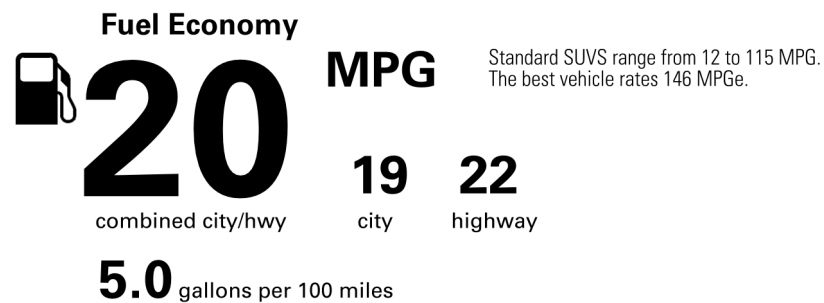

Not Original - Copy

Created on 2026-02-16 11:22:46 (UTC)

EPA DOT Fuel Economy and Environment

Gasoline Vehicle

You spend \$7,000
 more in fuel costs over 5 years compared to the average new vehicle.

Annual fuel cost \$3,100