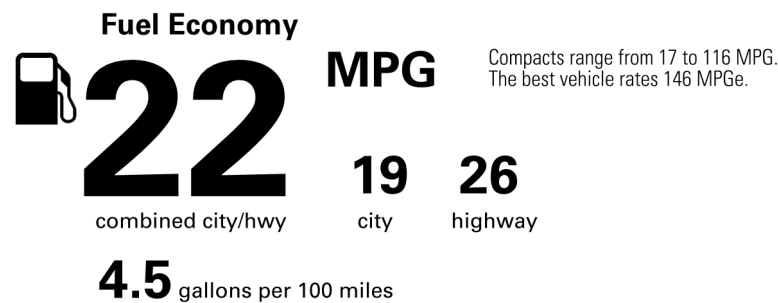

11,750.00

1,975.00

99.00

330.00

Not Original - Copy

Created on 2026-03-26 10:11:07 (UTC)

EPA DOT Fuel Economy and Environment

Gasoline Vehicle

You spend \$5,750
 more in fuel costs over 5 years compared to the average new vehicle.

Annual fuel COST
\$2,850

Actual results will vary for many reasons, including driving conditions and how you drive and maintain your vehicle. The average new vehicle gets 29 MPG and costs \$8,500 to fuel over 5 years. Cost estimates are based on 15,000 miles per year at \$4.15 per gallon. MPGe is miles per gasoline gallon equivalent. Vehicle emissions are a significant cause of climate change and smog.