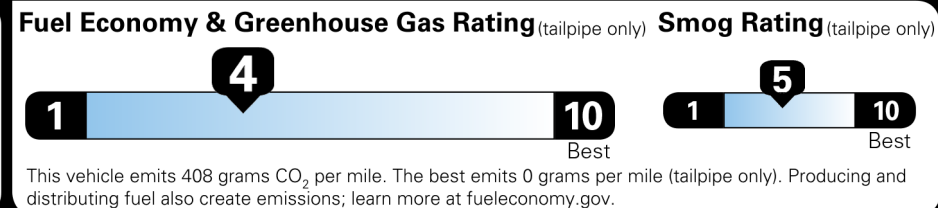

You spend $5,750
more in fuel costs over 5 years compared to the average new vehicle.

Annual fuel COST
$2,850