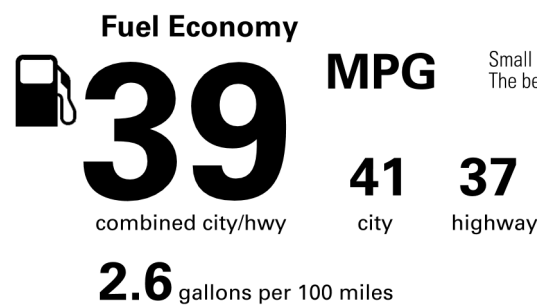

Not Original - Copy

Created on 2026-05-25 15:22:07 (UTC)

EPA DOT Fuel Economy and Environment

Gasoline Vehicle

You save \$500 in fuel costs over 5 years compared to the average new vehicle.

Annual fuel cost \$1,600