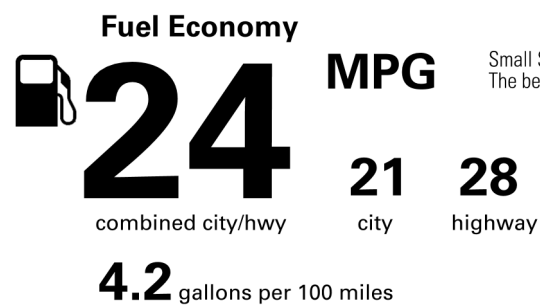

INSTALLED OPTIONS

BASE MANUFACTURER'S SUGGESTED RETAIL PRICE

\$47,350.00

- ** Cold Area Package: Heated Steering Wheel 150.00
- ** 20-in Alloy Wheels 1,310.00
- ** Lexus Interface with 14-in Touchscreen Display; Drive Connect with Cloud Navigation, Intelligent Assistant, and Destination Assist - 3-Year Trial. 4G Network Dependent. 1,205.00
- ** Panoramic View Monitor 800.00
- ** Wireless Phone Charger 75.00
- ** Black Emblem Overlays 325.00
- ** AWFL / Cargo Mat 350.00
- ** Illuminated Door Sills 460.00
- ** Cargo Net 80.00
- ** Rear Bumper Protector 130.00

Not Original - Copy

Created on 2026-04-15 20:24:35 (UTC)

EPA DOT Fuel Economy and Environment

Gasoline Vehicle

Small SUVs range from 14 to 125 MPG. The best vehicle rates 146 MPGe.

You spend \$4,500
 more in fuel costs over 5 years compared to the average new vehicle.