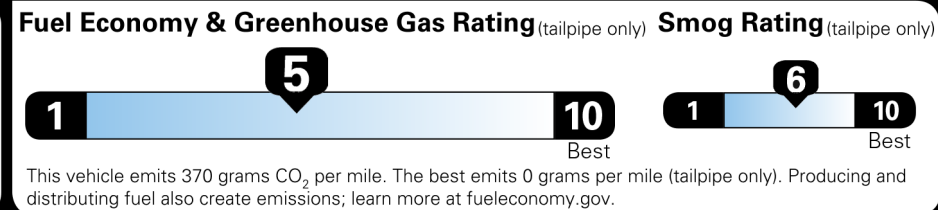

Not Original - Copy

Created on 2026-06-23 00:22:22 (UTC)

EPA DOT Fuel Economy and Environment

Gasoline Vehicle

You spend \$4,500
 more in fuel costs over 5 years compared to the average new vehicle.

Annual fuel cost \$2,600