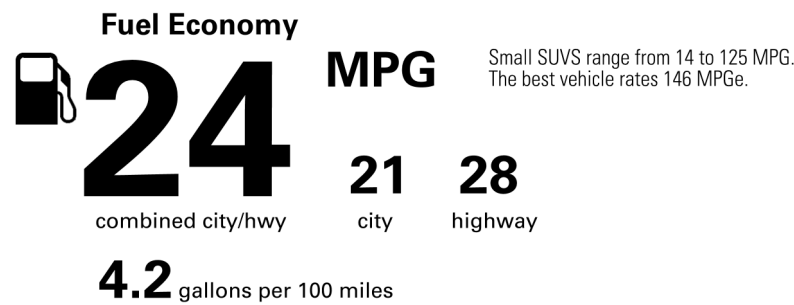

Not Original - Copy

Created on 2026-06-23 00:22:22 (UTC)

EPA DOT Fuel Economy and Environment

Gasoline Vehicle

You spend \$4,500
 more in fuel costs over 5 years compared to the average new vehicle.

Annual fuel cost \$2,600